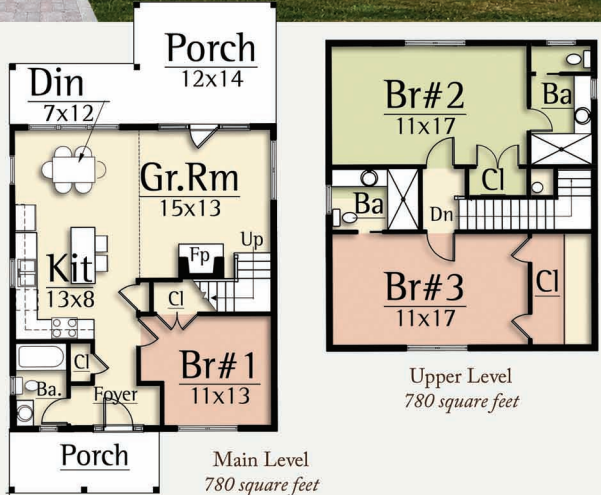

REAR ELEVATION

MOSSCREEK

MODERN HOME DESIGN

www.MossCreekModern.com - 800.737.2166