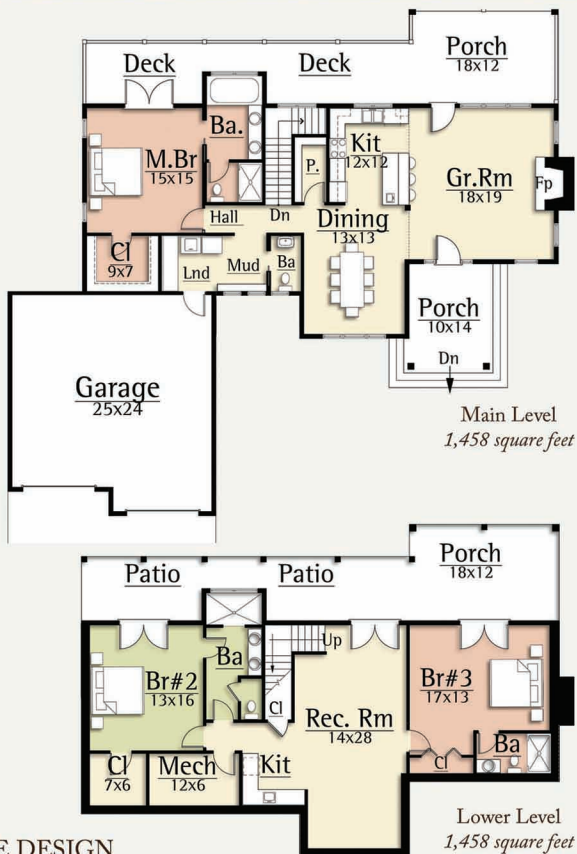

MANDOLIN II

MODERN FARMHOUSE

2,916 total square feet

3 Br, 3.5 Ba

In the height of the American Farm Era, Bill Monroe forever fused the mandolin into an original American art form known as Bluegrass.

Today, the Mandolin design by MossCreek pays homage to that history by infusing a modern living plan with a farmhouse exterior.

Designed for maximum efficiency on a sloping lot, the Mandolin is designed as a main and lower level home.

The main level features an expansive Great Room/ Dining/ Kitchen area, with the Dining Room set into its own special area. A Mud Room and Laundry area conveniently located for entering after a day of great outdoor fun.

The lower level features two full Bedroom suites, a large Rec Room and Kitchenette. A perfect layout for family and visiting guests.

MODERN HOME DESIGN

www.MossCreekModern.com - 800.737.2166